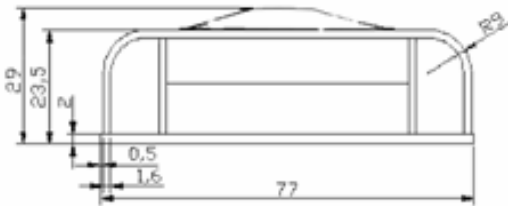

Easy installation

Light body easy leave out of the wall mount

Eco-friendly

Neither harmful electromagnetic wave nor ultraviolet ray is emitted.

▪ DIMENSION

OSE02

Model NO.	Housing	Power Consumption	Input Voltage	Operation Temperature(°C)	Dimension(W*L*H)(mm)	Net Weight
OSE02	Plastic	0.18W	4.5V	-5~+40	57*77*29	33.5g