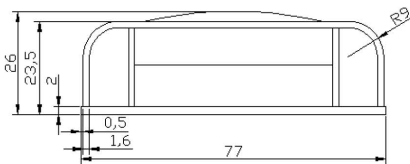

Neither harmful electromagnetic wave nor ultraviolet ray is emitted.

▪ DIMENSION

OSE01

Model NO.	Housing	Power Consumption	Input Voltage	Operation Temperature(℃)	Dimension(W*L*H)(mm)	Net Weight
OSE01	Plastic	0.22W	4.5V	-5~+40	57*77*26	33.5g

Neither harmful electromagnetic wave nor ultraviolet ray is emitted.

▪ DIMENSION

Model NO.	Housing	Power Consumption	Input Voltage	Operation Temperature(°C)	Dimension(W*L*H)(mm)	Net Weight
OSE03	Plastic	0.09W	4.5V	-5~+40	57*77*29	33.5g

Easy installation

Light body easy leave out of the wall mount

Eco-friendly

Neither harmful electromagnetic wave nor ultraviolet ray is emitted.

▪ DIMENSION

OSE02

Model NO.	Housing	Power Consumption	Input Voltage	Operation Temperature(°C)	Dimension(W*L*H)(mm)	Net Weight
OSE02	Plastic	0.18W	4.5V	-5~+40	57*77*29	33.5g