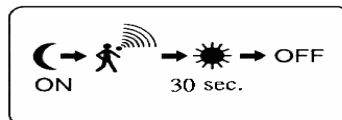

Listen

Sounds activated light ON and auto OFF at dark area . Turn OFF automatically after no voice for 30 seconds. Detection distance 2M .

Easy installation

Light body easy leave out of the wall mount

Eco-friendly

Neither harmful electromagnetic wave nor ultraviolet ray is emitted.

▪ DIMENSION

Model NO.	Housing	Power Consumption	Input Voltage	Operation Temperature(°C)	Dimension(W*L*H)(mm)	Net Weight
OSE03	Plastic	0.09W	4.5V	-5~+40	57*77*29	33.5g

▪ Operation

1. Sounds activated light ON and auto OFF at dark area

2. Turn OFF automatically after no voice for 30 seconds

3. Detection distance 2M.

OptoSupply

Knowledge Is Life

iEye

OSE02