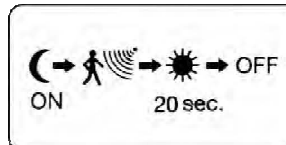

Easy installation

Light body easy leave out of the wall mount

Eco-friendly

Neither harmful electromagnetic wave nor ultraviolet ray is emitted.

▪ DIMENSION

OSE02

Model NO.	Housing	Power Consumption	Input Voltage	Operation Temperature(°C)	Dimension(W*L*H)(mm)	Net Weight
OSE02	Plastic	0.18W	4.5V	-5~+40	57*77*29	33.5g

▪ Operation

1. Motion activated light on and auto off at dark area

2. Turn on automatically with movement in darkness

3. Turn off automatically after no movement for 20 seconds

4. Detection distance 120degree x 2M