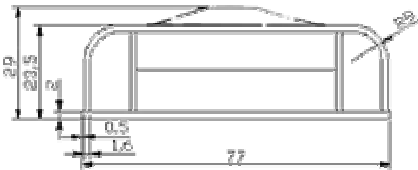

Neither harmful electromagnetic wave nor ultraviolet ray is emitted.

▪ DIMENSION

Model NO.	Housing	Power Consumption	Input Voltage	Operation Temperature(°C)	Dimension(W*L*H)(mm)	Net Weight
OSE03	Plastic	0.09W	4.5V	-5~+40	57*77*29	33.5g