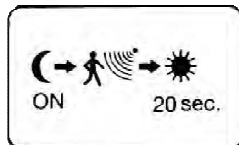

Energy saving

Energy saving effect by low power consumption.

Long life time

Low maintenance cost by long life time.

Intelligent

Motion activated light on and auto off at dark area. Turn on automatically with movement in darkness. Turn off automatically after no movement for 20 seconds. Detection distance 120degree x 2M

Easy installation

Light body easy leave out of the wall mount

Eco-friendly

Neither harmful electromagnetic wave nor ultraviolet ray is emitted.

▪ DIMENSION

OSE02

Model NO.	Housing	Power Consumption	Input Voltage	Operation Temperature(°C)	Dimension(W*L*H)(mm)	Net Weight
OSE02	Plastic	0.18W	4.5V	-5~+40	57*77*29	33.5g

▪ Operation

1. Motion activated light on and auto off at dark area

2. Turn on automatically with movement in darkness

3. Turn off automatically after no movement for 20 seconds

4. Detection distance 120degree x 2M