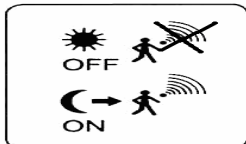

Listen

Sounds activated light ON and auto OFF at dark area . Turn OFF automatically after no voice for 30 seconds. Detection distance 2M .

Easy installation

Light body easy leave out of the wall mount

Eco-friendly

Neither harmful electromagnetic wave nor ultraviolet ray is emitted.

▪ DIMENSION

Model NO.	Housing	Power Consumption	Input Voltage	Operation Temperature(°C)	Dimension(W*L*H)(mm)	Net Weight
OSE03	Plastic	0.09W	4.5V	-5~+40	57*77*29	33.5g

▪ Operation

1. Sounds activated light ON and auto OFF at dark area

2. Turn OFF automatically after no voice for 30 seconds

3. Detection distance 2M.

OptoSupply

Knowledge Is Life

iEye

OSE02