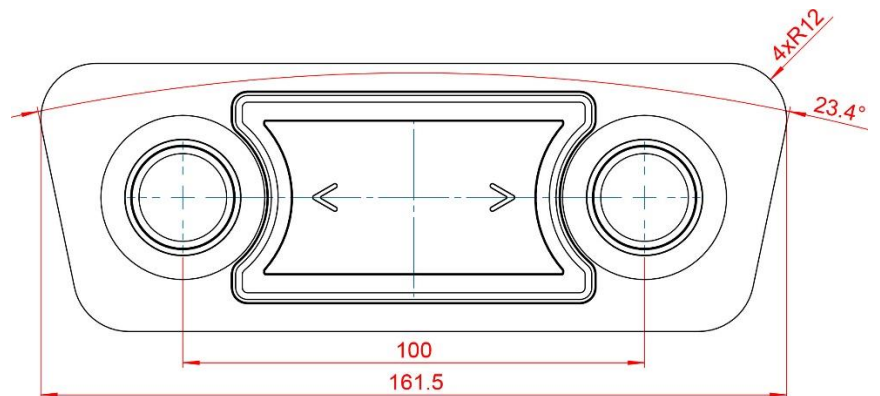

Gemini Dome™

Interior LED light

Black - PN: AVE-GDILOWR-D02

Silver - PN: AVE-GDILOWR-D01

Specification

Dimensions: See drawing

Weight: 270 g / 9.52 oz

Operating Voltage Range: 9 – 36 VDC

Input Current: 0.3 A (28VDC)

Output Power: 6.5 W

Over-voltage Lockout: 36VDC

Transient Voltage: 80Vpulse/1uS

Ambient Temperature: from -40°C to +85°C
from -40°F to +185°F

Drawing

Dimensions in mm

Wiring Diagram