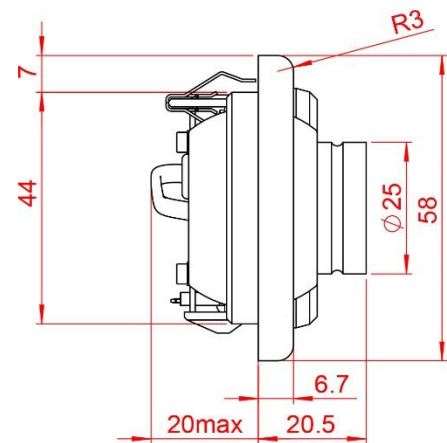

Gemini Dome™

Interior LED light

Black - PN: AVE-GDILOWR-D02

Silver - PN: AVE-GDILOWR-D01

Specification

Dimensions: See drawing

Weight: 270 g / 9.52 oz

Operating Voltage Range: 9 – 36 VDC

Input Current: 0.3 A (28VDC)

Output Power: 6.5 W

Over-voltage Lockout: 36VDC

Transient Voltage: 80Vpulse/1uS

Ambient Temperature: from -40°C to +85°C
from -40°F to +185°F

Drawing

Dimensions in mm

Wiring Diagram