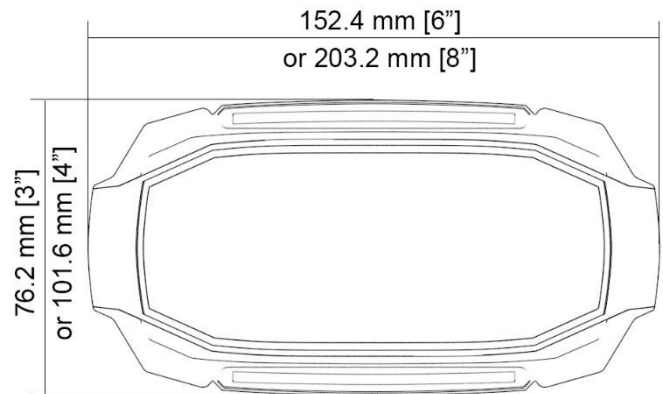

EyeBeam Dome™ - Panel

Interior Dome LED light

Available in:

- White
- NVIS White
- Dual White / Red
- Dual White / Violet 405nm (disinfection build)

Borealis - Dual White / Violet 405nm

Specification

Dimensions: 6" x 3" or 8" x 4"
(available in two sizes) 152.4 x 76.2 mm or 203.2 x 101.6 mm

Operating Voltage Range: 9 – 36 VDC

Output Power (White): 3 W

Input Current (White): 0.25 A @28 VDC

Weight: 210 g / 7.408 oz

Ambient Temperature: from -40°C to +85°C
from -40°F to +185°F

Drawing (Available in custom dimensions)

Dimensions in mm / inches

Wiring Diagram